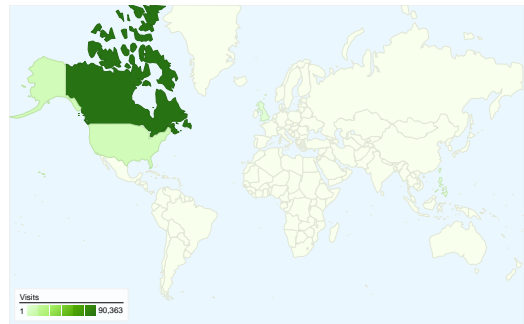

Site Usage

100,126 Visits

57.21% Bounce Rate

324,194 Pageviews

00:02:13 Avg. Time on Site

3.24 Pages/Visit

23.90% % New Visits

Visitors Overview

Visitors
24,636

Map Overlay world

Traffic Sources Overview

- **Direct Traffic**
53,295.00 (53.23%)
- **Search Engines**
32,031.00 (31.99%)
- **Referring Sites**
14,799.00 (14.78%)
- **Other**
1 (> 0.00%)

All traffic sources sent a total of 100,126 visits

-  **53.23% Direct Traffic**
-  **14.78% Referring Sites**
-  **31.99% Search Engines**

Top Traffic Sources

Sources	Visits	% visits	Keywords	Visits	% visits
(direct) ((none))	53,295	53.22%	shooterville	6,983	21.80%
google (organic)	23,403	23.37%	shooterville.com	2,876	8.98%
live (organic)	3,283	3.28%	www.shooterville.com	1,059	3.31%
yahoo (organic)	3,167	3.16%	susie wipper	560	1.75%
azbilliards.com (referral)	1,940	1.94%	tailgators in ottawa	451	1.41%

100,126 visits came from 101 countries/territories

Site Usage						
Visits	Pages/Visit	Avg. Time on Site	% New Visits	Bounce Rate		
100,126 % of Site Total: 100.00%	3.24 Site Avg: 3.24 (0.00%)	00:02:13 Site Avg: 00:02:13 (0.00%)	23.90% Site Avg: 23.90% (-0.01%)	57.21% Site Avg: 57.21% (0.00%)		
Country/Territory	Visits	Pages/Visit	Avg. Time on Site	% New Visits	Bounce Rate	
Canada	90,363	3.28	00:02:15	19.57%	57.06%	
United States	7,728	2.81	00:01:55	61.63%	58.62%	
United Kingdom	256	3.40	00:01:08	80.47%	55.86%	
Taiwan	232	2.80	00:01:31	21.55%	60.78%	
Philippines	213	4.19	00:08:32	86.38%	55.87%	
Germany	136	2.60	00:01:20	89.71%	55.15%	
Japan	109	2.48	00:01:07	65.14%	49.54%	
Singapore	102	2.84	00:02:33	33.33%	58.82%	
Australia	51	2.06	00:00:40	100.00%	72.55%	
Netherlands	49	2.10	00:01:15	89.80%	53.06%	