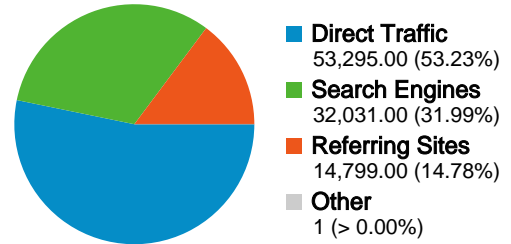

24,636 Absolute Unique Visitors

324,194 Pageviews

3.24 Average Pageviews

00:02:13 Time on Site

57.21% Bounce Rate

23.90% New Visits

Technical Profile

Browser	Visits	% visits	Connection Speed	Visits	% visits
Internet Explorer	83,257	83.15%	Cable	50,518	50.45%
Firefox	14,716	14.70%	DSL	26,815	26.78%
Safari	1,272	1.27%	Unknown	15,130	15.11%
Opera	401	0.40%	T1	5,067	5.06%
Netscape	224	0.22%	Dialup	2,414	2.41%

All traffic sources sent a total of 100,126 visits

-  **53.23% Direct Traffic**
-  **14.78% Referring Sites**
-  **31.99% Search Engines**

Top Traffic Sources

Sources	Visits	% visits	Keywords	Visits	% visits
(direct) ((none))	53,295	53.22%	shooterville	6,983	21.80%
google (organic)	23,403	23.37%	shooterville.com	2,876	8.98%
live (organic)	3,283	3.28%	www.shooterville.com	1,059	3.31%
yahoo (organic)	3,167	3.16%	susie wipper	560	1.75%
azbilliards.com (referral)	1,940	1.94%	tailgators in ottawa	451	1.41%

100,126 visits came from 101 countries/territories

Site Usage						
Visits	Pages/Visit	Avg. Time on Site	% New Visits	Bounce Rate		
100,126 % of Site Total: 100.00%	3.24 Site Avg: 3.24 (0.00%)	00:02:13 Site Avg: 00:02:13 (0.00%)	23.90% Site Avg: 23.90% (-0.01%)	57.21% Site Avg: 57.21% (0.00%)		
Country/Territory	Visits	Pages/Visit	Avg. Time on Site	% New Visits	Bounce Rate	
Canada	90,363	3.28	00:02:15	19.57%	57.06%	
United States	7,728	2.81	00:01:55	61.63%	58.62%	
United Kingdom	256	3.40	00:01:08	80.47%	55.86%	
Taiwan	232	2.80	00:01:31	21.55%	60.78%	
Philippines	213	4.19	00:08:32	86.38%	55.87%	
Germany	136	2.60	00:01:20	89.71%	55.15%	
Japan	109	2.48	00:01:07	65.14%	49.54%	
Singapore	102	2.84	00:02:33	33.33%	58.82%	
Australia	51	2.06	00:00:40	100.00%	72.55%	
Netherlands	49	2.10	00:01:15	89.80%	53.06%	