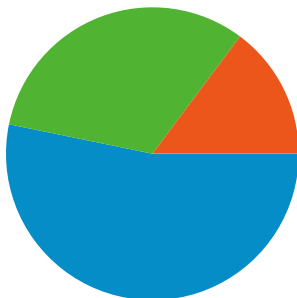

Traffic Sources Overview

- **Direct Traffic**
  53,295.00 (53.23%)
- **Search Engines**
  32,031.00 (31.99%)
- **Referring Sites**
  14,799.00 (14.78%)
- **Other**
  1 (> 0.00%)

Content Overview

Pages	Pageviews	% Pageviews
/	110,238	34.00%
/default.asp	19,621	6.05%
/events.asp	13,675	4.22%
/Events.asp	11,854	3.66%
/Profiles.asp	6,977	2.15%