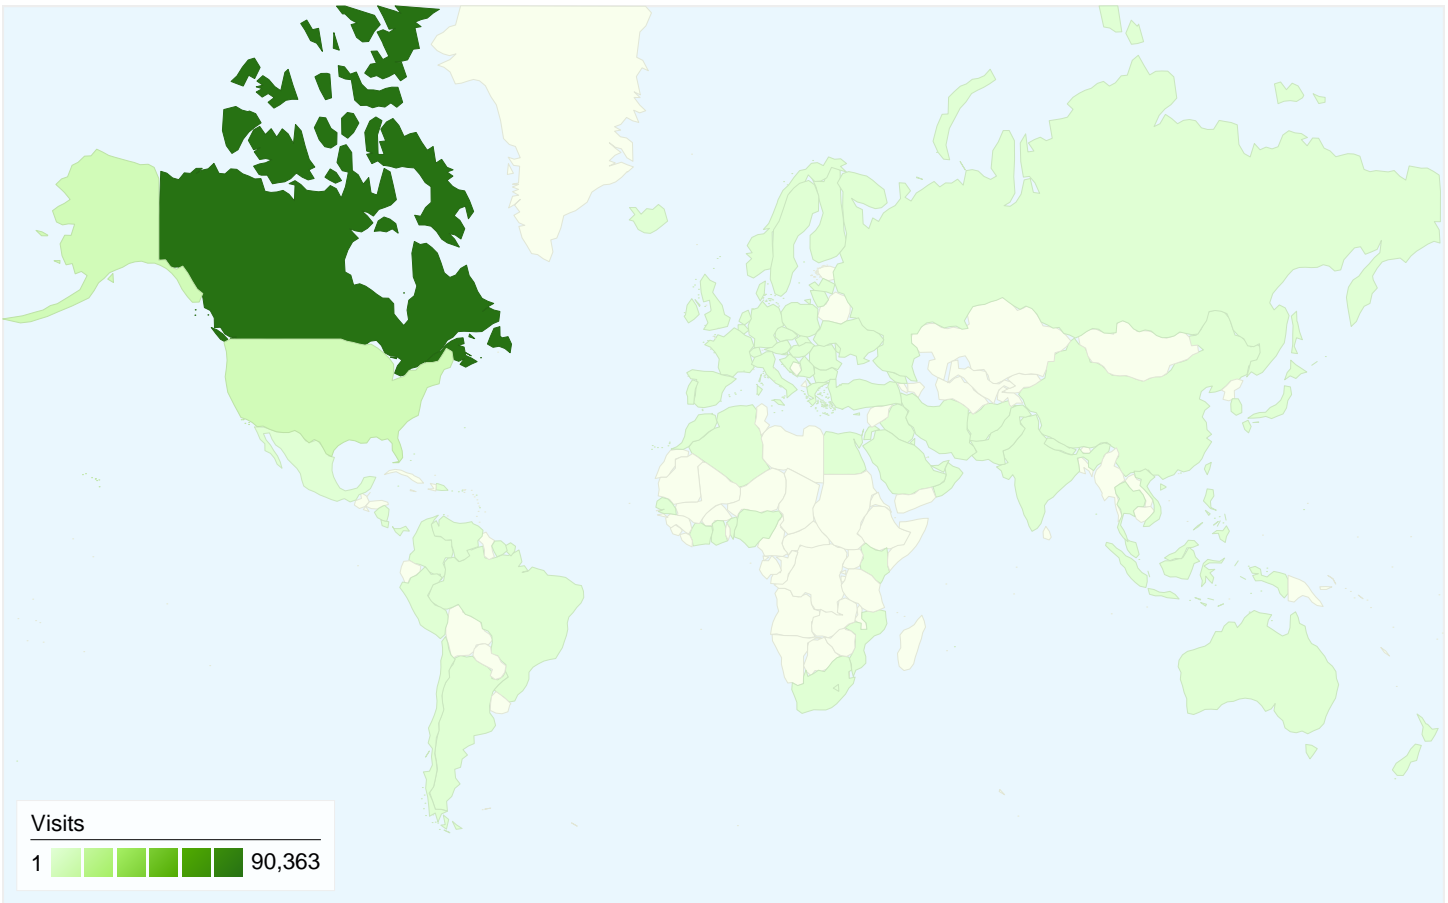

Visitors
24,636

Map Overlay world

Traffic Sources Overview

- **Direct Traffic**
53,295.00 (53.23%)
- **Search Engines**
32,031.00 (31.99%)
- **Referring Sites**
14,799.00 (14.78%)
- **Other**
1 (> 0.00%)

24,636 Absolute Unique Visitors

324,194 Pageviews

3.24 Average Pageviews

00:02:13 Time on Site

57.21% Bounce Rate

23.90% New Visits

Technical Profile

Browser	Visits	% visits	Connection Speed	Visits	% visits
Internet Explorer	83,257	83.15%	Cable	50,518	50.45%
Firefox	14,716	14.70%	DSL	26,815	26.78%
Safari	1,272	1.27%	Unknown	15,130	15.11%
Opera	401	0.40%	T1	5,067	5.06%
Netscape	224	0.22%	Dialup	2,414	2.41%

All traffic sources sent a total of 100,126 visits

-  **53.23% Direct Traffic**
-  **14.78% Referring Sites**
-  **31.99% Search Engines**

Top Traffic Sources

Sources	Visits	% visits	Keywords	Visits	% visits
(direct) ((none))	53,295	53.22%	shooterville	6,983	21.80%
google (organic)	23,403	23.37%	shooterville.com	2,876	8.98%
live (organic)	3,283	3.28%	www.shooterville.com	1,059	3.31%
yahoo (organic)	3,167	3.16%	susie wipper	560	1.75%
azbilliards.com (referral)	1,940	1.94%	tailgators in ottawa	451	1.41%

100,126 visits came from 101 countries/territories

Site Usage						
Visits	Pages/Visit	Avg. Time on Site	% New Visits	Bounce Rate		
100,126 % of Site Total: 100.00%	3.24 Site Avg: 3.24 (0.00%)	00:02:13 Site Avg: 00:02:13 (0.00%)	23.90% Site Avg: 23.90% (-0.01%)	57.21% Site Avg: 57.21% (0.00%)		
Country/Territory	Visits	Pages/Visit	Avg. Time on Site	% New Visits	Bounce Rate	
Canada	90,363	3.28	00:02:15	19.57%	57.06%	
United States	7,728	2.81	00:01:55	61.63%	58.62%	
United Kingdom	256	3.40	00:01:08	80.47%	55.86%	
Taiwan	232	2.80	00:01:31	21.55%	60.78%	
Philippines	213	4.19	00:08:32	86.38%	55.87%	
Germany	136	2.60	00:01:20	89.71%	55.15%	
Japan	109	2.48	00:01:07	65.14%	49.54%	
Singapore	102	2.84	00:02:33	33.33%	58.82%	
Australia	51	2.06	00:00:40	100.00%	72.55%	
Netherlands	49	2.10	00:01:15	89.80%	53.06%	