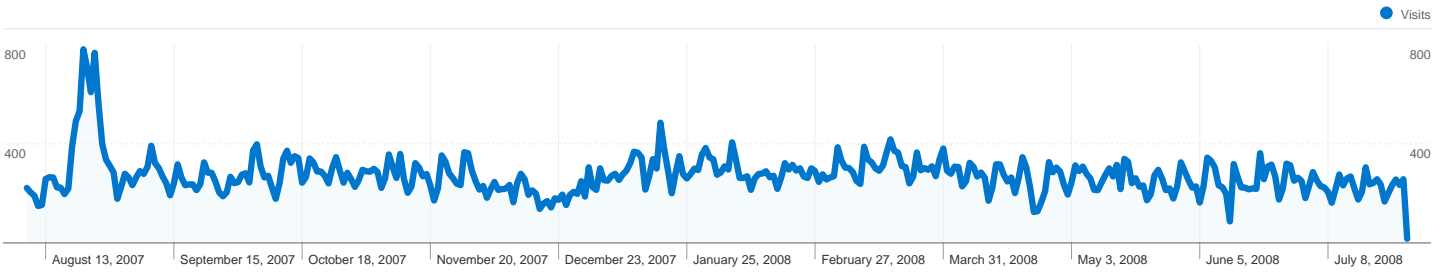

Site Usage

100,126 Visits

57.21% Bounce Rate

324,194 Pageviews

00:02:13 Avg. Time on Site

3.24 Pages/Visit

23.90% % New Visits

Visitors Overview

24,636 Absolute Unique Visitors

324,194 Pageviews

3.24 Average Pageviews

00:02:13 Time on Site

57.21% Bounce Rate

23.90% New Visits

Technical Profile

Browser	Visits	% visits	Connection Speed	Visits	% visits
Internet Explorer	83,257	83.15%	Cable	50,518	50.45%
Firefox	14,716	14.70%	DSL	26,815	26.78%
Safari	1,272	1.27%	Unknown	15,130	15.11%
Opera	401	0.40%	T1	5,067	5.06%
Netscape	224	0.22%	Dialup	2,414	2.41%

All traffic sources sent a total of 100,126 visits

-  **53.23% Direct Traffic**
-  **14.78% Referring Sites**
-  **31.99% Search Engines**

Top Traffic Sources

Sources	Visits	% visits	Keywords	Visits	% visits
(direct) ((none))	53,295	53.22%	shooterville	6,983	21.80%
google (organic)	23,403	23.37%	shooterville.com	2,876	8.98%
live (organic)	3,283	3.28%	www.shooterville.com	1,059	3.31%
yahoo (organic)	3,167	3.16%	susie wipper	560	1.75%
azbilliards.com (referral)	1,940	1.94%	tailgators in ottawa	451	1.41%

100,126 visits came from 101 countries/territories

Site Usage						
Visits	Pages/Visit	Avg. Time on Site	% New Visits	Bounce Rate		
100,126 % of Site Total: 100.00%	3.24 Site Avg: 3.24 (0.00%)	00:02:13 Site Avg: 00:02:13 (0.00%)	23.90% Site Avg: 23.90% (-0.01%)	57.21% Site Avg: 57.21% (0.00%)		
Country/Territory	Visits	Pages/Visit	Avg. Time on Site	% New Visits	Bounce Rate	
Canada	90,363	3.28	00:02:15	19.57%	57.06%	
United States	7,728	2.81	00:01:55	61.63%	58.62%	
United Kingdom	256	3.40	00:01:08	80.47%	55.86%	
Taiwan	232	2.80	00:01:31	21.55%	60.78%	
Philippines	213	4.19	00:08:32	86.38%	55.87%	
Germany	136	2.60	00:01:20	89.71%	55.15%	
Japan	109	2.48	00:01:07	65.14%	49.54%	
Singapore	102	2.84	00:02:33	33.33%	58.82%	
Australia	51	2.06	00:00:40	100.00%	72.55%	
Netherlands	49	2.10	00:01:15	89.80%	53.06%	